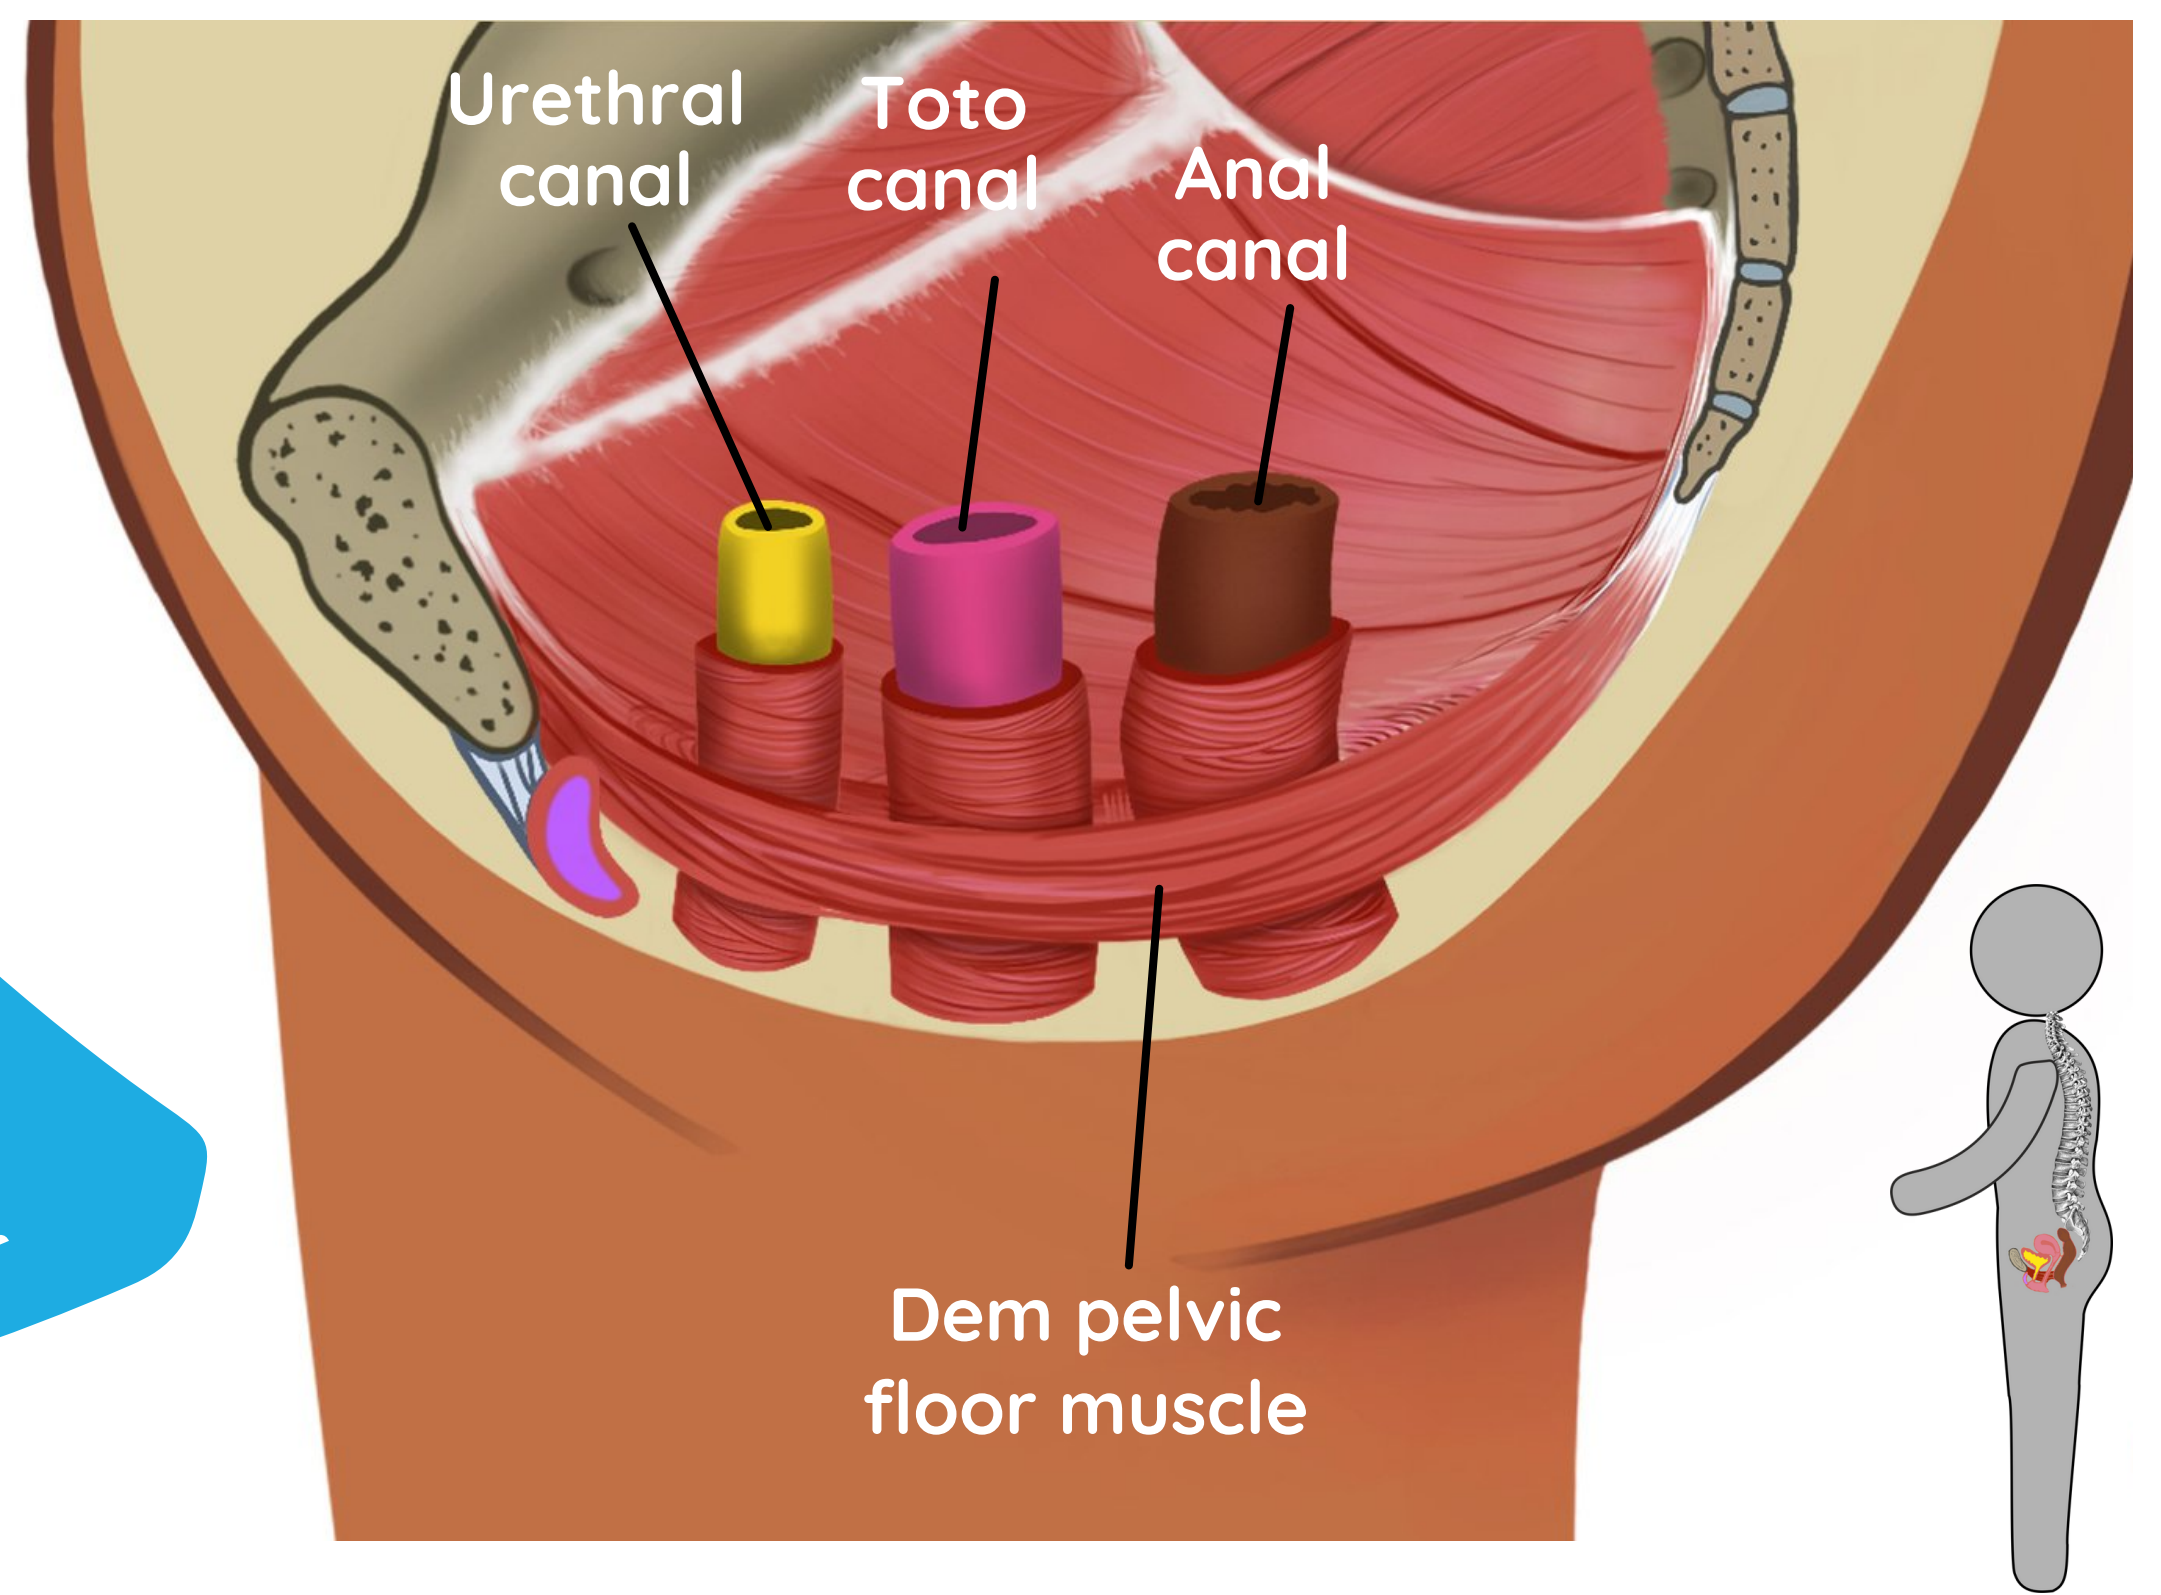

Pelvic anatomy

Dem pelvic floor muscle wrap round each of dem 3 canal like say dem dey hug big!

For dis image so, see as each canal dey wrapped by dem pelvic floor muscle?

Dem pelvic floor muscle

- ✓ Dem muscle dey help control dem canal. Dem nid to do the right thing at the right time!
- ✓ Dem relax and "let go" so that penetration no go dey painful. Dem also "let go" wen piss and waste matter like shit and mess nid to comot from bodi to fit empty dem bladder and bowel.
- ✓ Dem dey contract in rhythm during orgasms. Dem help with tone and sensation during sex. Dem also nid to contract to kip piss and waste matter inside bodi till the time e go reach to empty.